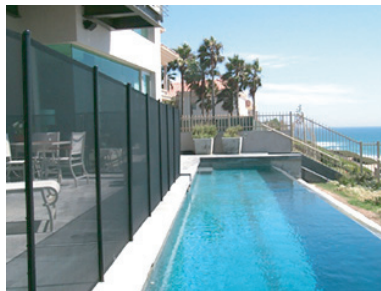

“Pool Safety is NO Accident!”

Our company has been installing the pool safety products in the Algarve since 2006 and has installed over 50 units in that time. We can offer you a professional service from an experienced team.

For further information please do not hesitate to contact us. For more information about our products visit our website www.iberiablue.com.

Remember pool safety is NO accident!

David and Amanda Mitchell
www.iberiablue.com

There is no substitute for adult supervision, safeguards and barriers around the pool can aid in the prevention of accidents. This pool cover neither replaces common sense or individual responsibility.

IberiaBlue
SWIMMING POOLS